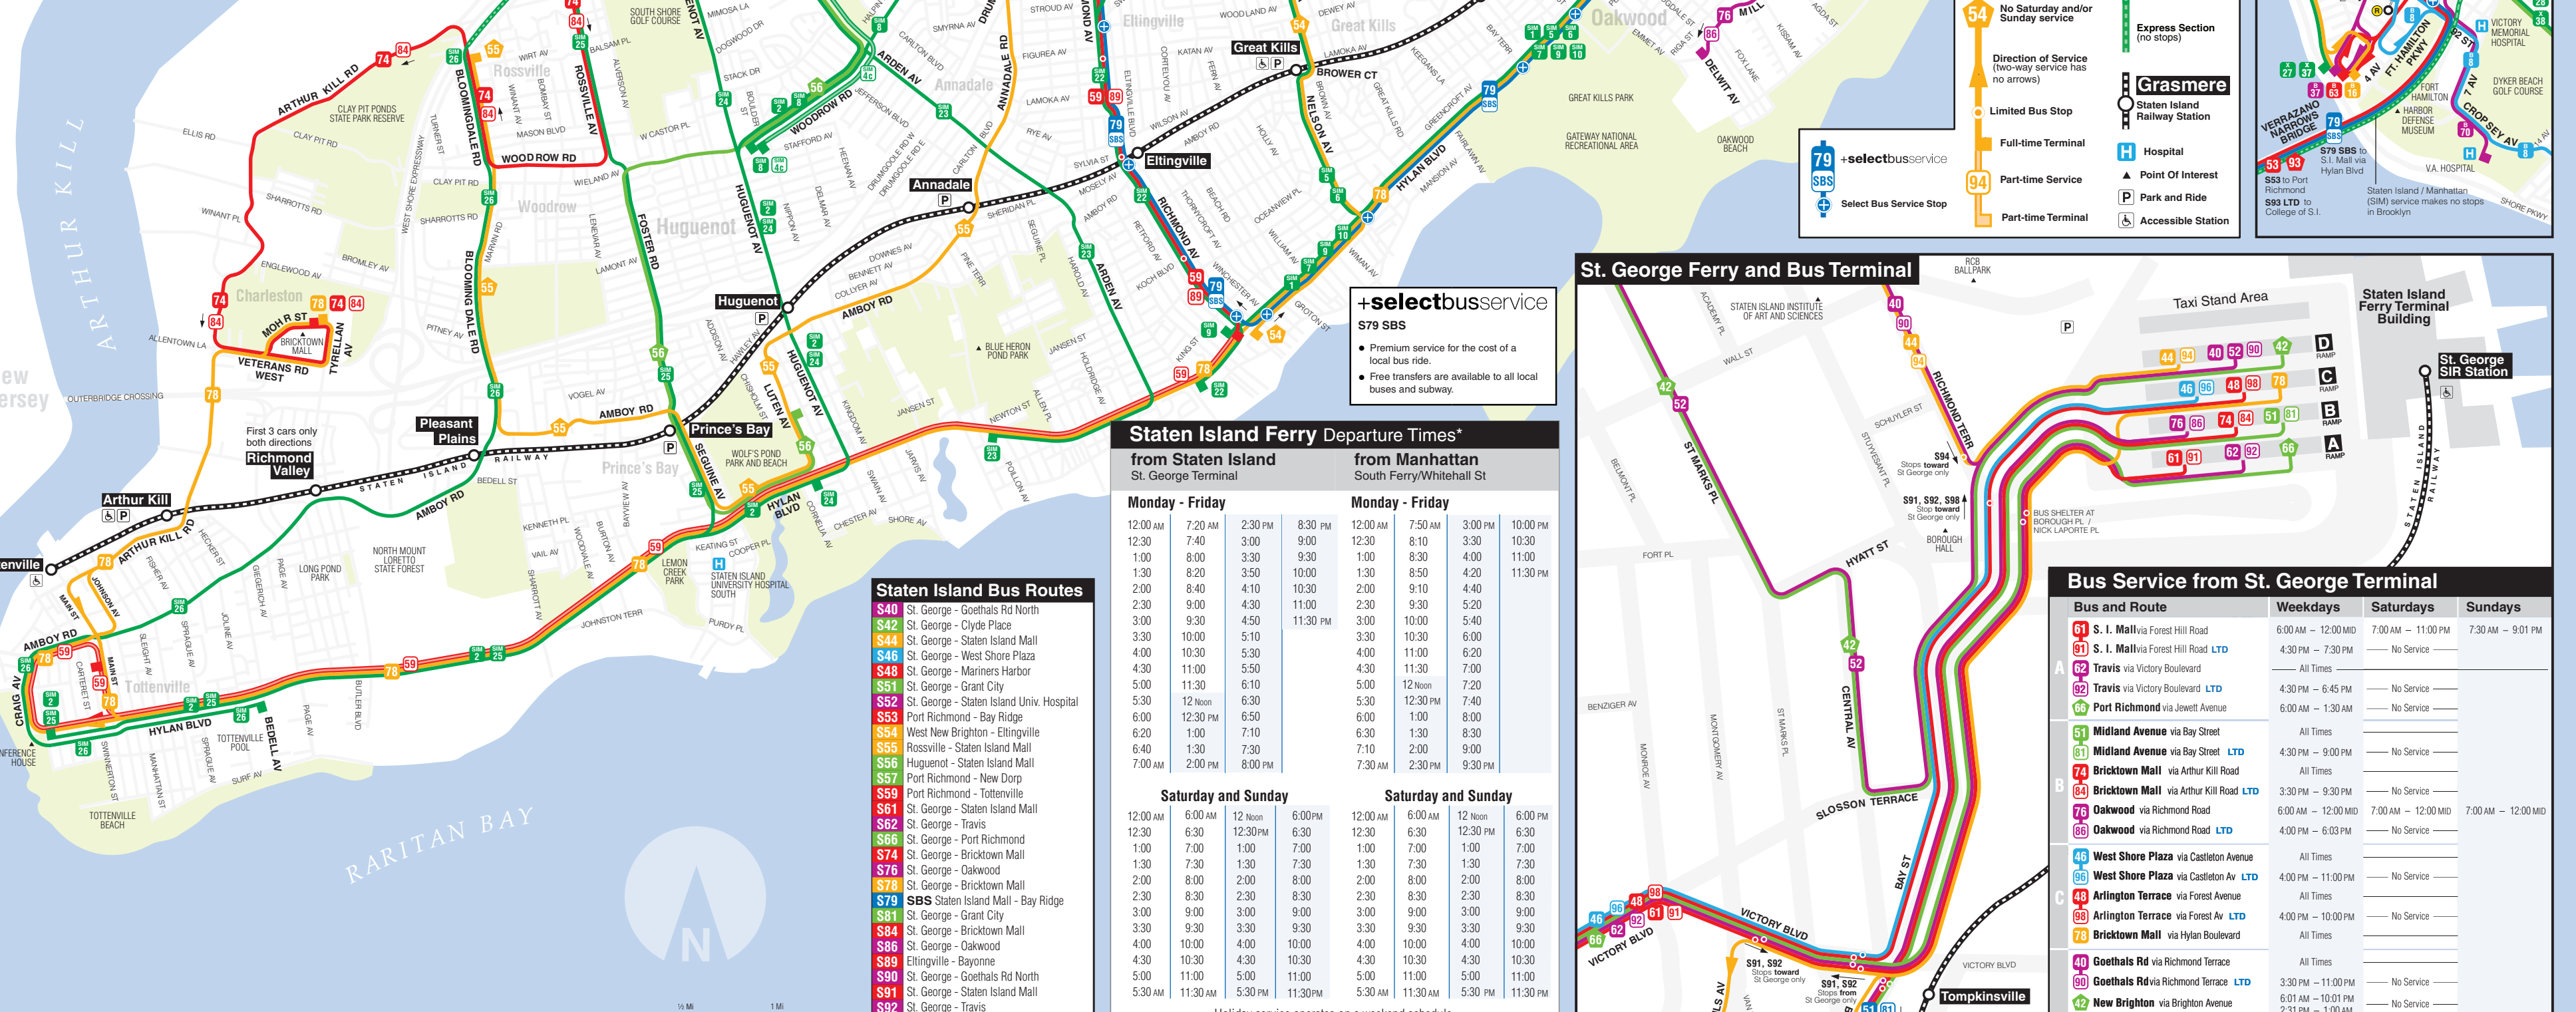

Staten Island Bus Service

Staten Island Ferry Departure Times*

from Staten Island St. George Terminal				from Manhattan South Ferry/Whitehall St			
Monday - Friday				Monday - Friday			
12:00 AM	7:20 AM	2:30 PM	8:30 PM	12:00 AM	7:50 AM	3:00 PM	10:00 PM
12:30	7:40	3:00	9:00	12:30	8:10	3:30	10:30
1:00	8:00	3:30	9:30	1:00	8:30	4:00	11:00
1:30	8:20	3:50	10:00	1:30	8:50	4:20	11:30 PM
2:00	8:40	4:10	10:30	2:00	9:10	4:40	
2:30	9:00	4:30	11:00	2:30	9:30	5:20	
3:00	9:30	4:50	11:30 PM	3:00	10:00	5:40	
3:30	10:00	5:10		3:30	10:30	6:00	
4:00	10:30	5:30		4:00	11:00	6:20	
4:30	11:00	5:50		4:30	11:30	6:50	
5:00	11:30	6:10		5:00	12:00 PM	7:20	
5:30	12:00	6:30		5:30	12:30 PM	7:40	
6:00	12:30 PM	6:50		6:00	1:00	8:00	
6:20	1:00	7:10		6:30	1:30	8:30	
6:40	1:30	7:30		7:10	2:00	9:00	
7:00	2:00	8:00 PM		7:30 AM	2:30 PM		

Saturday and Sunday				Saturday and Sunday			
12:00 AM	6:00 AM	12 Noon	6:00 PM	12:00 AM	6:00 AM	12 Noon	6:00 PM
12:30	6:30	12:30 PM	6:30	12:30	6:30	12:30 PM	6:30
1:00	7:00	1:00	7:00	1:00	7:00	1:00	7:00
1:30	7:30	1:30	7:30	1:30	7:30	1:30	7:30
2:00	8:00	2:00	8:00	2:00	8:00	2:00	8:00
2:30	8:30	2:30	8:30	2:30	8:30	2:30	8:30
3:00	9:00	3:00	9:00	3:00	9:00	3:00	9:00
3:30	9:30	3:30	9:30	3:30	9:30	3:30	9:30
4:00	10:00	4:00	10:00	4:00	10:00	4:00	10:00
4:30	10:30	4:30	10:30	4:30	10:30	4:30	10:30
5:00	11:00	5:00	11:00	5:00	11:00	5:00	11:00
5:30 AM	11:30 AM	5:30 PM	11:30 PM	5:30 AM	11:30 AM	5:30 PM	11:30 PM

Bus Service from St. George Terminal

Bus and Route	Weekdays	Saturdays	Sundays
S. I. Mall via Forest Hill Road	6:00 AM - 12:00 PM	7:00 AM - 11:00 PM	7:30 AM - 9:01 PM
S. I. Mall via Forest Hill Road LTD	4:30 PM - 7:30 PM	No Service	No Service
Travis via Victory Boulevard	All Times	No Service	No Service
Travis via Victory Boulevard LTD	4:30 PM - 6:45 PM	No Service	No Service
Port Richmond via Jewett Avenue	6:00 AM - 1:30 AM	No Service	No Service
Midland Avenue via Bay Street	All Times	No Service	No Service
Midland Avenue via Bay Street LTD	4:30 PM - 9:00 PM	No Service	No Service
West Shore Plaza via Arthur Kill Road	All Times	No Service	No Service
Bricktown Mall via Arthur Kill Road LTD	3:30 PM - 9:30 PM	No Service	No Service
Oakwood via Richmond Road	6:00 AM - 12:00 PM	7:00 AM - 12:00 MID	7:00 AM - 12:00 MID
Oakwood via Richmond Road LTD	4:00 PM - 12:00 PM	No Service	No Service
West Shore Plaza via Castleton Avenue	All Times	No Service	No Service
West Shore Plaza via Castleton Avenue LTD	4:00 PM - 11:00 PM	No Service	No Service
Arlington Terrace via Forest Avenue	4:00 PM - 10:00 PM	No Service	No Service
Arlington Terrace via Forest Avenue LTD	4:00 PM - 10:00 PM	No Service	No Service
Bricktown Mall via Hylan Boulevard	All Times	No Service	No Service
Goethals Rd via Richmond Terrace	All Times	No Service	No Service
Goethals Rd via Richmond Terrace LTD	3:30 PM - 11:00 PM	No Service	No Service
New Brighton via Brighton Avenue	6:00 AM - 10:01 PM	No Service	No Service
S. I. Mall via Cary Avenue	5:30 AM - 12:03 AM	5:30 AM - 12:00 MID	5:30 AM - 12:00 MID
S. I. Mall via Cary Avenue LTD	4:30 PM - 10:30 PM	No Service	No Service
S. I. University Hospital via Tompkins Av	5:00 AM - 1:30 AM	5:00 AM - 12:00 MID	5:00 AM - 12:30 AM