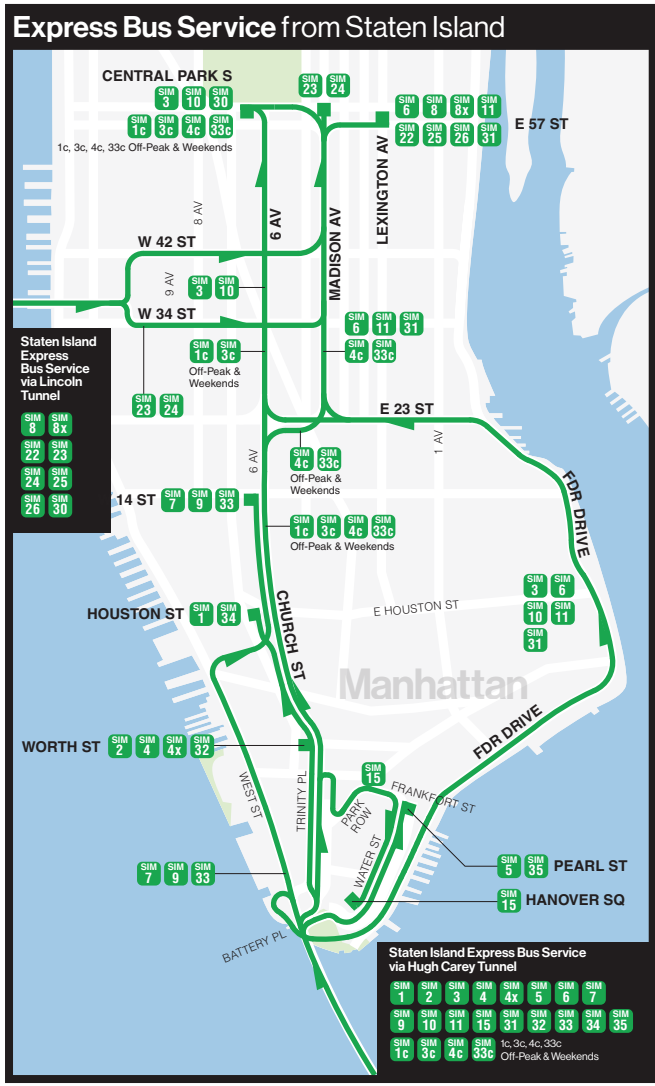

Staten Island Bus Service

Staten Island Ferry Departure Times*

from Staten Island St. George Terminal				from Manhattan South Ferry/Whitehall St			
Monday - Friday				Monday - Friday			
12:00 AM	7:20 AM	2:30 PM	8:30 PM	12:00 AM	7:50 AM	3:00 PM	10:00 PM
12:30	7:40	3:00	9:00	12:30	8:10	3:30	10:30
1:00	8:00	3:30	9:30	1:00	8:30	4:00	11:00
1:30	8:20	3:50	10:00	1:30	8:50	4:20	11:30 PM
2:00	8:40	4:10	10:30	2:00	9:10	4:40	
2:30	9:00	4:30	11:00	2:30	9:30	5:20	
3:00	9:30	4:50	11:30 PM	3:00	10:00	5:40	
3:30	10:00	5:10		3:30	10:30	6:00	
4:00	10:30	5:30		4:00	11:00	6:20	
4:30	11:00	5:50		4:30	11:30	6:50	
5:00	11:30	6:10		5:00	12:00 PM	7:20	
5:30	12:00	6:30		5:30	12:30 PM	7:40	
6:00	12:30 PM	6:50		6:00	1:00	8:00	
6:20	1:00	7:10		6:30	1:30	8:30	
6:40	1:30	7:30		7:10	2:00	9:00	
7:00	2:00	8:00 PM		7:30 AM	2:30 PM		

Saturday and Sunday				Saturday and Sunday			
12:00 AM	6:00 AM	12 Noon	6:00 PM	12:00 AM	6:00 AM	12 Noon	6:00 PM
12:30	6:30	12:30 PM	6:30	12:30	6:30	12:30 PM	6:30
1:00	7:00	1:00	7:00	1:00	7:00	1:00	7:00
1:30	7:30	1:30	7:30	1:30	7:30	1:30	7:30
2:00	8:00	2:00	8:00	2:00	8:00	2:00	8:00
2:30	8:30	2:30	8:30	2:30	8:30	2:30	8:30
3:00	9:00	3:00	9:00	3:00	9:00	3:00	9:00
3:30	9:30	3:30	9:30	3:30	9:30	3:30	9:30
4:00	10:00	4:00	10:00	4:00	10:00	4:00	10:00
4:30	10:30	4:30	10:30	4:30	10:30	4:30	10:30
5:00	11:00	5:00	11:00	5:00	11:00	5:00	11:00
5:30 AM	11:30 AM	5:30 PM	11:30 PM	5:30 AM	11:30 AM	5:30 PM	11:30 PM

Bus Service from St. George Terminal

Bus and Route	Weekdays	Saturdays	Sundays
S. I. Mall via Forest Hill Road	6:00 AM - 12:00 PM	7:00 AM - 11:00 PM	7:30 AM - 9:01 PM
S. I. Mall via Forest Hill Road LTD	4:30 PM - 7:30 PM	No Service	No Service
Travis via Victory Boulevard	All Times	No Service	No Service
Travis via Victory Boulevard LTD	4:30 PM - 6:45 PM	No Service	No Service
Port Richmond via Jewett Avenue	6:00 AM - 1:30 AM	No Service	No Service
Midland Avenue via Bay Street	All Times	No Service	No Service
Midland Avenue via Bay Street LTD	4:30 PM - 9:00 PM	No Service	No Service
West Shore Plaza via Arthur Kill Road	All Times	No Service	No Service
Bricktown Mall via Arthur Kill Road LTD	3:30 PM - 9:30 PM	No Service	No Service
Oakwood via Richmond Road	6:00 AM - 12:00 PM	7:00 AM - 12:00 MID	7:00 AM - 12:00 MID
Oakwood via Richmond Road LTD	4:00 PM - 12:00 PM	No Service	No Service
West Shore Plaza via Castleton Avenue	All Times	No Service	No Service
West Shore Plaza via Castleton Avenue LTD	4:00 PM - 11:00 PM	No Service	No Service
Arlington Terrace via Forest Avenue	4:00 PM - 10:00 PM	No Service	No Service
Arlington Terrace via Forest Avenue LTD	4:00 PM - 10:00 PM	No Service	No Service
Bricktown Mall via Hylan Boulevard	All Times	No Service	No Service
Goethals Rd via Richmond Terrace	All Times	No Service	No Service
Goethals Rd via Richmond Terrace LTD	3:30 PM - 11:00 PM	No Service	No Service
New Brighton via Brighton Avenue	6:00 AM - 10:01 PM	No Service	No Service
S. I. Mall via Cary Avenue	5:30 AM - 12:03 AM	5:30 AM - 12:00 MID	5:30 AM - 12:00 MID
S. I. Mall via Cary Avenue LTD	4:30 PM - 10:30 PM	No Service	No Service
S. I. University Hospital via Tompkins Av	5:00 AM - 1:30 AM	5:00 AM - 12:00 MID	5:00 AM - 12:30 AM